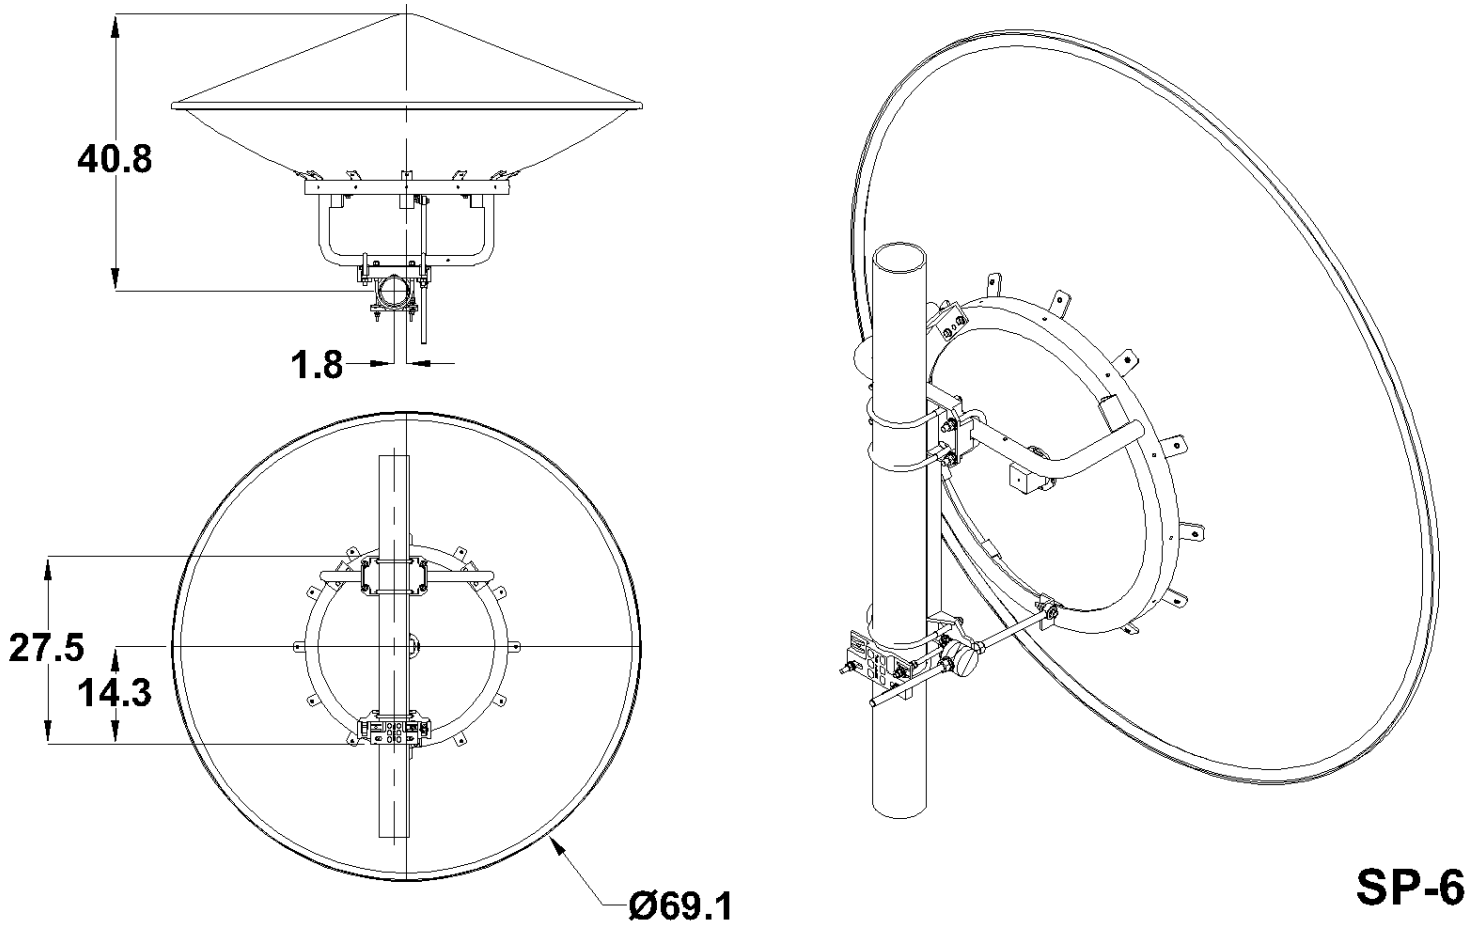

TECHNICAL DRAWINGS

SP-6